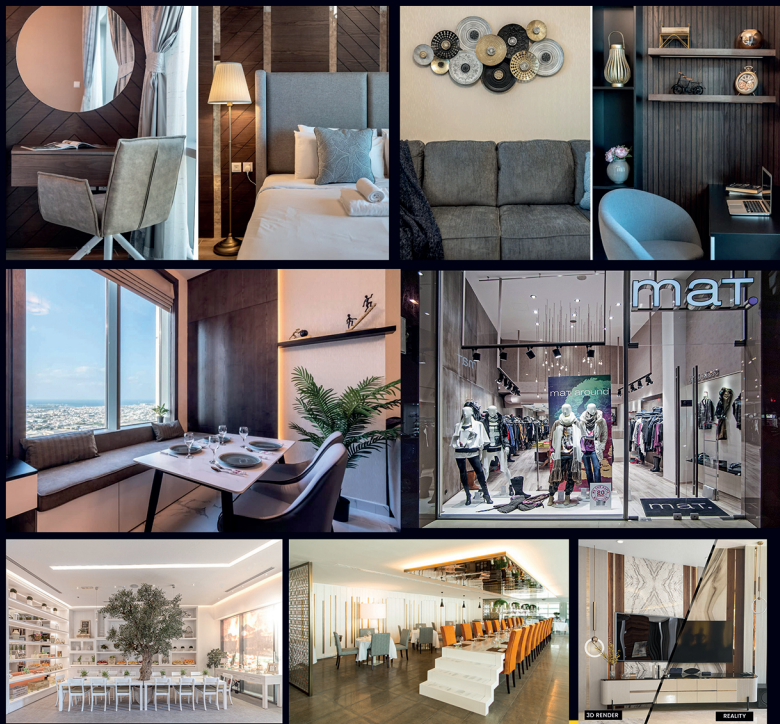

Interior Fitout Service

As PANACHE DESIGNS is the best fit out company, which provides comprehensive services for the construction of houses «turnkey». As part of the construction or as a separate service, you can order a fit out service of a house, apartment, retail stores, restaurant or offices.

By entrusting fit out works PANACHE DESIGNS specialists, you are guaranteed to get a completely new approach to the implementation of this issue. Our guarantees are based on many years of practical experience in the implementation of thousands of projects, a professional team and responsibility for all the types of fit out work carried out, starting from the development of the project design to the completion of fit out, during its implementation.

We have assembled a team of specialists of the highest category who will be able to turn into reality the architectural solutions of any complexity, manage the entire project professionally, from the development and agreement of technical documentation to the object commissioning. The whole engineering and professional staff of the company have extensive experience, and high qualification in the field of engineering and construction and installation works, thanks to which our team provides a guarantee of quality performance of the tasks.